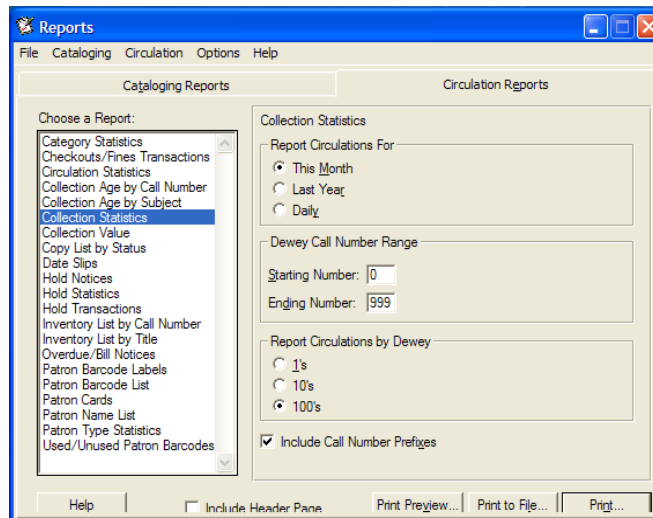

MONTHLY COLLECTION STATISTICS REPORT

Reports

Password: printit

Collection Statistics

Report Collections for:

This Month

Dewey Call Number Range

Starting: 0

Ending: 999

Report Collections by Dewey

100's

Click on "Print"