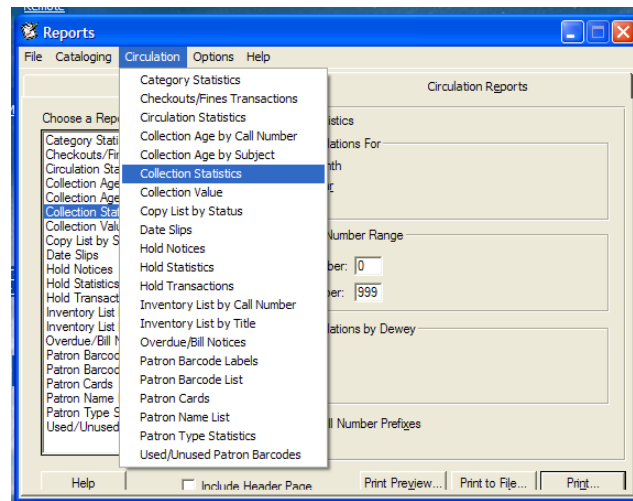

MONTHLY COLLECTION STATISTICS REPORT

Reports

Password: printit

Collection Statistics

Report Collections for:

This Month

Dewey Call Number Range

Starting: 0