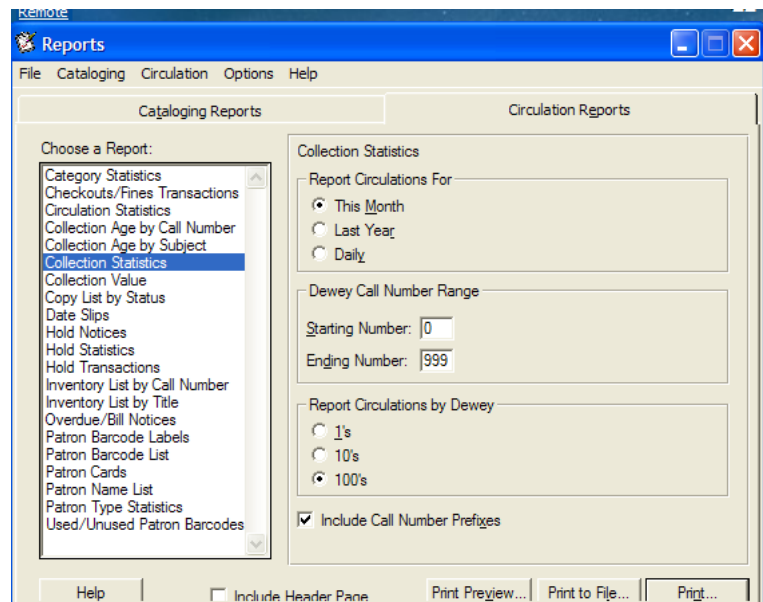

MONTHLY COLLECTION STATISTICS REPORT

These are the instructions for running an end of month collection statistics report.

Reports

Password: printit

Circulation Reports Tab

Collection Statistics

Report Collections for:

This Month

Dewey Call Number Range

Starting: 0

Ending: 999

Report Collections by Dewey

100's

Click on "Print"