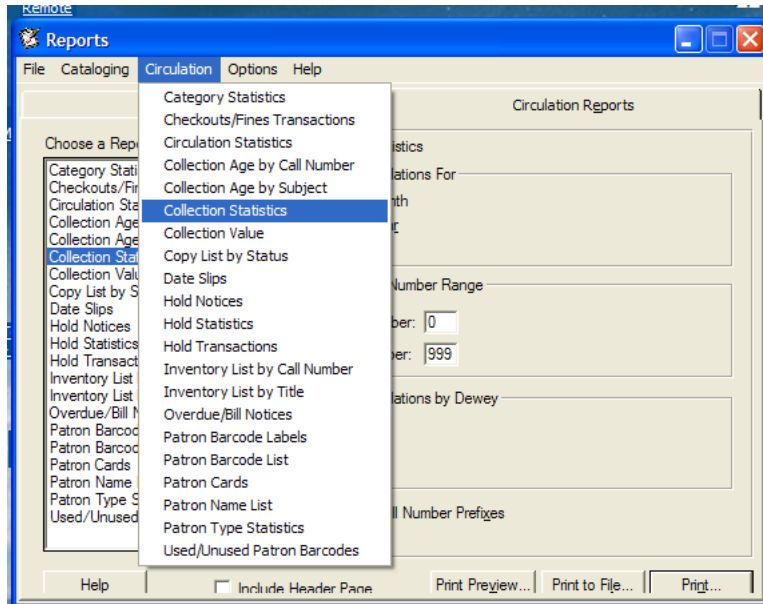

MONTHLY COLLECTION STATISTICS REPORT

These are the instructions for running an end of month collection statistics report.

Reports

Password: printit

Circulation Reports Tab

Collection Statistics

Report Collections for:

This Month

Dewey Call Number Range

Starting: 0

Ending: 999

Report Collections by Dewey

100's

Click on "Print"